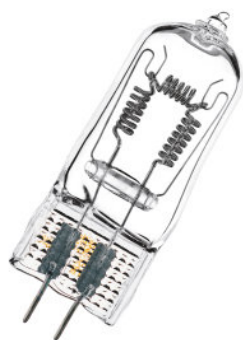

64575 1000 W 230 V

Halogen lamps, medium/high voltage, single-ended

Areas of application

- Professional film and TV work

Product features

- Operation at mains voltage: 120 V | 230 V | 240 V
- Color temperature: 2,900 K | 3,000 K (with longer lifespan)
- Color temperature: 3,200 K (for professional film and TV work)
- Color temperature: 3,400 K (for maximum luminous efficacy)