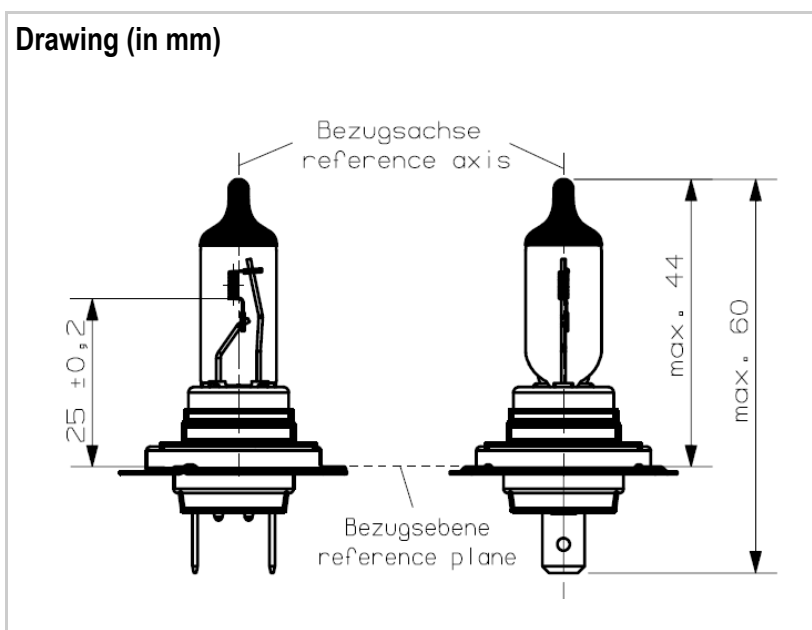

Halogen Headlamp H7

	Type H7 24V 70W PX26d
	Ordering - No. 28728
Product Description	Halogen Headlamp
Features	Original Equipment Manufacturer Quality, Hardglass
Applications	High and Low beam

Technical Details

ECE R37 Category	H7
E-homologation No.	E1 2US
Rated Voltage (V)	24
Wattage (W) at 28V	max. 75,0
Luminous Flux (lm) at 28V	1750 ± 10 %
Life B3 (hours) at 28V	180
Life Tc (hours) at 28V	350
Base	PX26d
Maximum Overall Length (mm)	max. 60
Bulb Diameter (mm)	max. 11,5
Light Center Length (mm)	25,0 ± 0,2
Burning Position	horizontal, long Electrode above Filament
Bulk Package	180 pcs.
Singlebox Package	100 pcs.
Blister Package	10 pcs.

Drawing (in mm)

valid from	19.02.2013—V1—PN12/0240
replace for	
file	28728.100.pdf