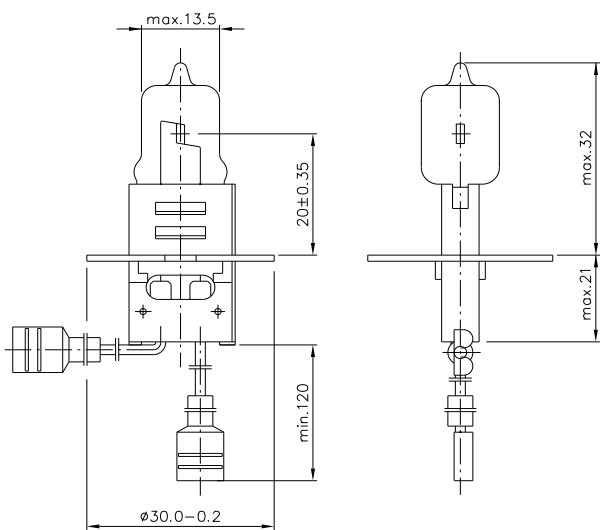

Airfield Halogen Prefocus

	Type 6132 LL 6,6A 45W PK30d female
	Ordering - No. 58330
Product description	Halogen Airfield Lamp with prefocus base
Features	high and constant lumen output, long lifetime, excellent optical adjustment, cement free prefocus base
Applications	Approach and threshold lights, Runway and taxiway lights, Stopbar and touch-down zone light visual approach slope indicator systems (e.g. PAPI) Airport signs

Technical Details

Rated current (A)	6,6
Wattage (W)	45 ± 10 %
Luminous flux (lm)	800 ± 10 %
Lumen maintenance	min. 95 % after 1500 h
Average lifetime (hours)	2000
Base	PK30d
Cable connector	flat female according DIN 46247
Cable length (mm)	min. 120
Maximum Overall Length (mm)	max. 53
Bulb Diameter (mm)	max. 13,5
Light Center Length (mm)	20,0 +/-0,35
Maximum allowed cable temperature (°C)	250
Maximum allowed pinch temperature (°C)	350
Filament Type	C8
Burning Position	S90
Chromaticity	within white boundaries
Packaging quantity	100 pcs.
Environmental remark	Product don't contain lead or mercury and is conform with Directive 2011/65/EC "Restriction of the use of certain hazardous substances in electrical and electronic equipment".

Drawing (in mm)

valid from	05.03.2014—V2—PN14/0072
replace for	30.01.2013—V1
file	58330.100.pdf