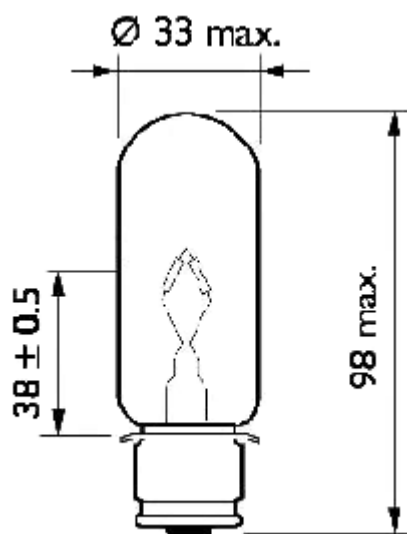

Airfield Conventional Prefocus

	Type 7669C 6,6A 30W P28s
	Ordering – No. 67830
Product description	Conventional incandescent Airfield Lamp
Features	lamp for constant current regulated series circuits
Applications	Approach lights Threshold lights Runway lights Taxiway lights Obstruction lights

Technical Details

Rated current (A)	6,6
Wattage (W)	30 +/- 10%
Luminous flux (Lm)	450
Lumen maintenance	70% after 750 h
Average lifetime (hours)	1000
Base	P28s
Maximum Overall Length (mm)	max. 98
Bulb Diameter (mm)	max. 33
Light center length (mm)	38,0 +/-0,5
Filament Type	C-2V
Burning Position	S
Chromaticity	Within white boundaries
Packaging quantity	50
Environmental remark	Product don't contain lead or mercury and is conform with Directive 2011/65/EC "Restriction of the use of certain hazardous substances in electrical and electronic equipment".

Drawing (in mm)

valid from	05.03.2014—V2—PN14/0072
replace for	22.02.2013—V1
file	67830.100.pdf